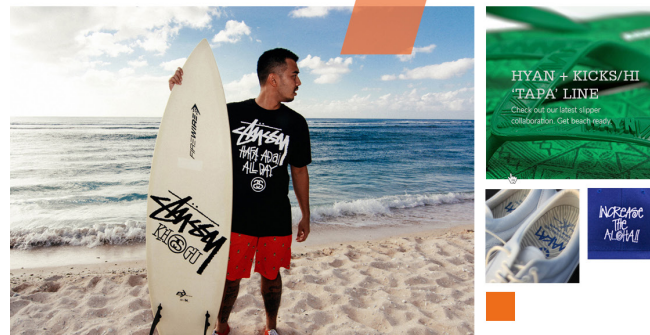

E-COMMERCE WEBSITE

Adobe Photoshop