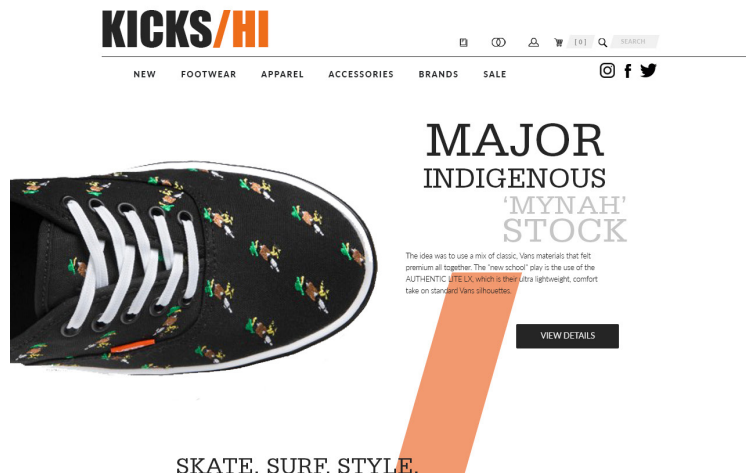

E-COMMERCE WEBSITE

Adobe Photoshop