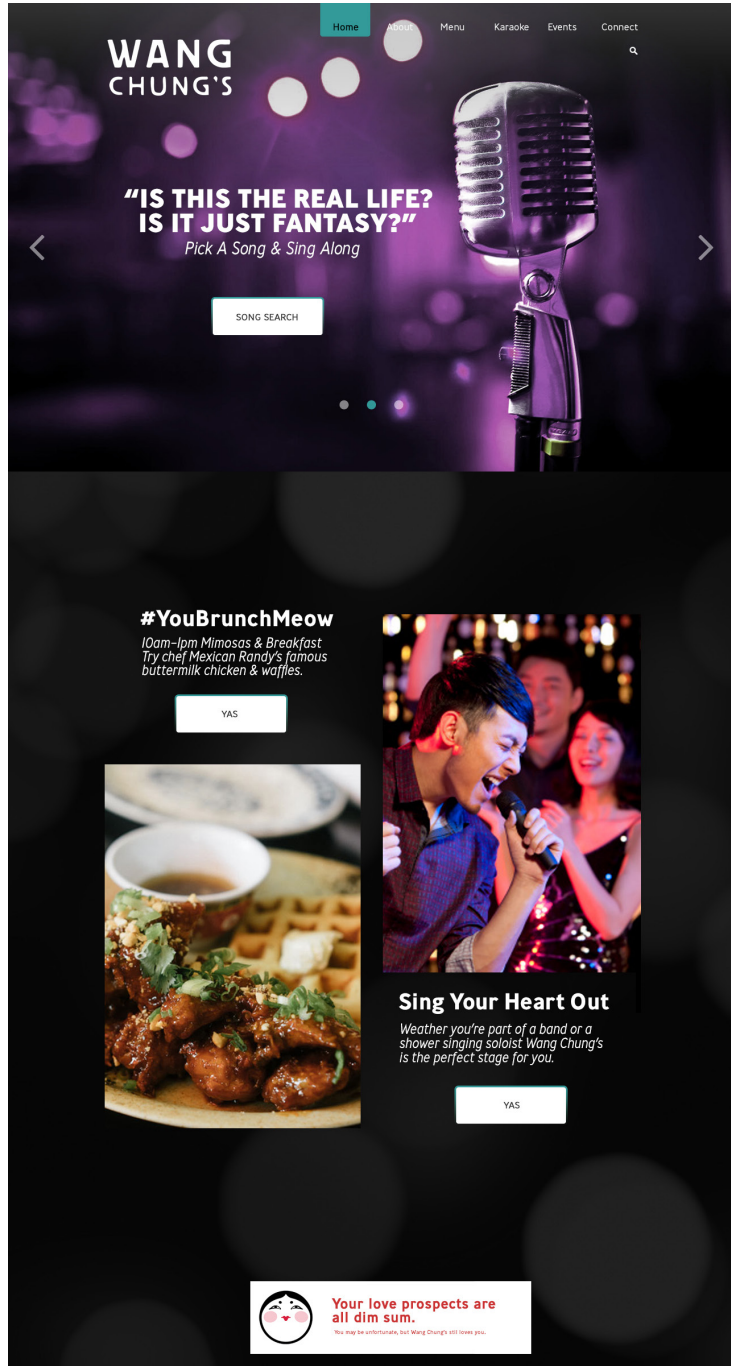

INFORMATIONAL WEBSITE

Adobe Photoshop