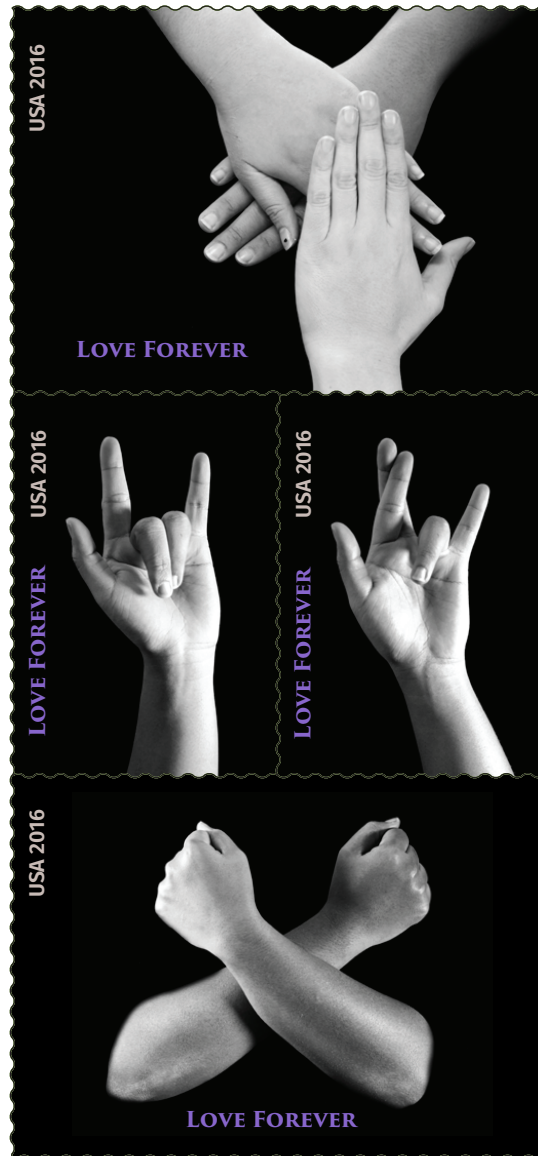

STAMP GROUP PROJECT

Adobe Photoshop & Adobe InDesign