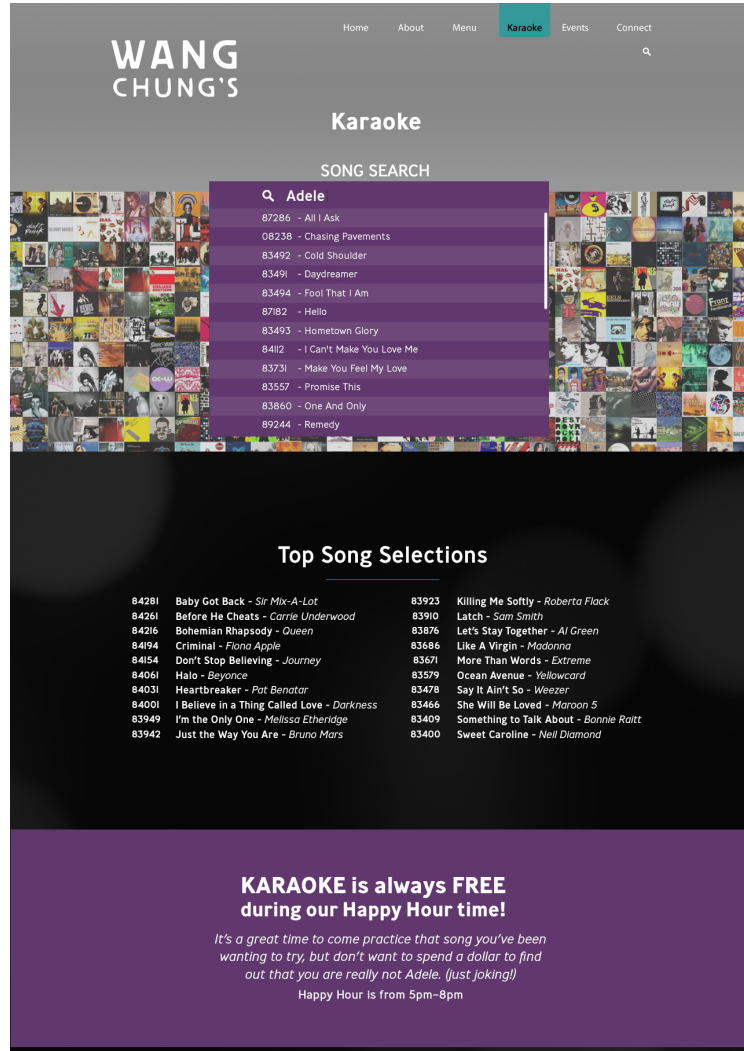

INFORMATIONAL WEBSITE

continuation

Karaoke Etiquette

- Put your song number, name, and song name on the slip. One song request per slip. Karaoke requests are $1 per song.
- Limit of two songs in queue per customer at a time. This gives everyone a chance to sing and participate, especially on the busy nights. Additional songs will be left to the staff's discretion and queue length.
- Be respectful whether you're participating or not. Karaoke at Wang Chung's will be a positive
- Respect the equipment. Do not mess around with the controls on microphones, drop or abuse them. If you think something is wrong with the microphone, ask the staff to help.
- Microphones are passed around, local style. If your song is next, please be ready to get the microphone from the previous singer. There is a song queue screen provided next to the big television.
- Do not talk into the microphone after your song.